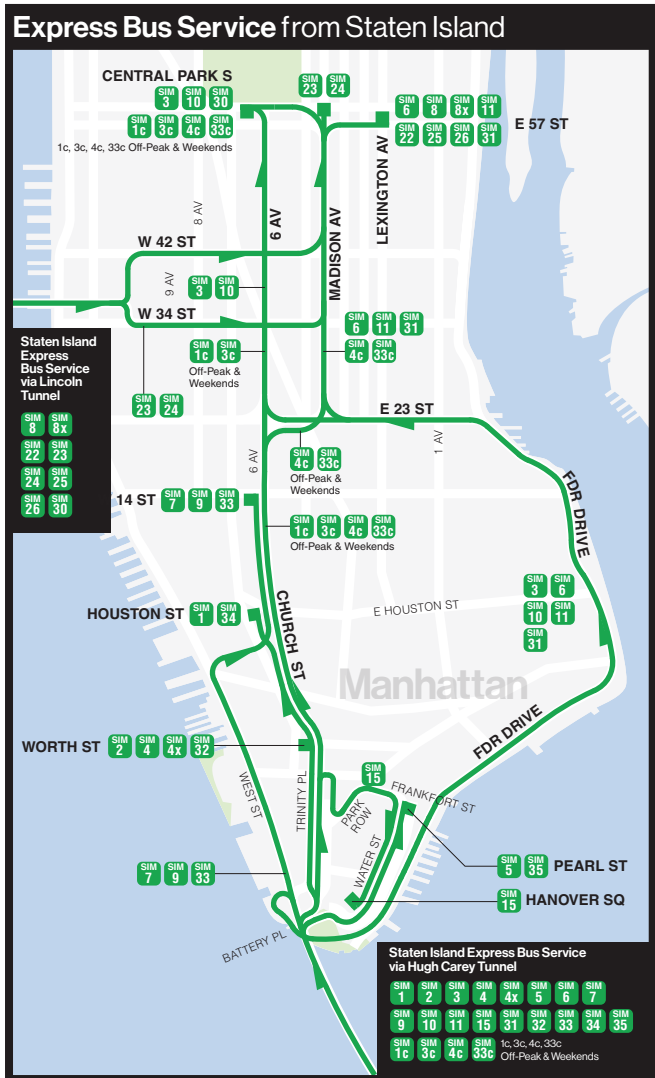

Staten Island Bus Service