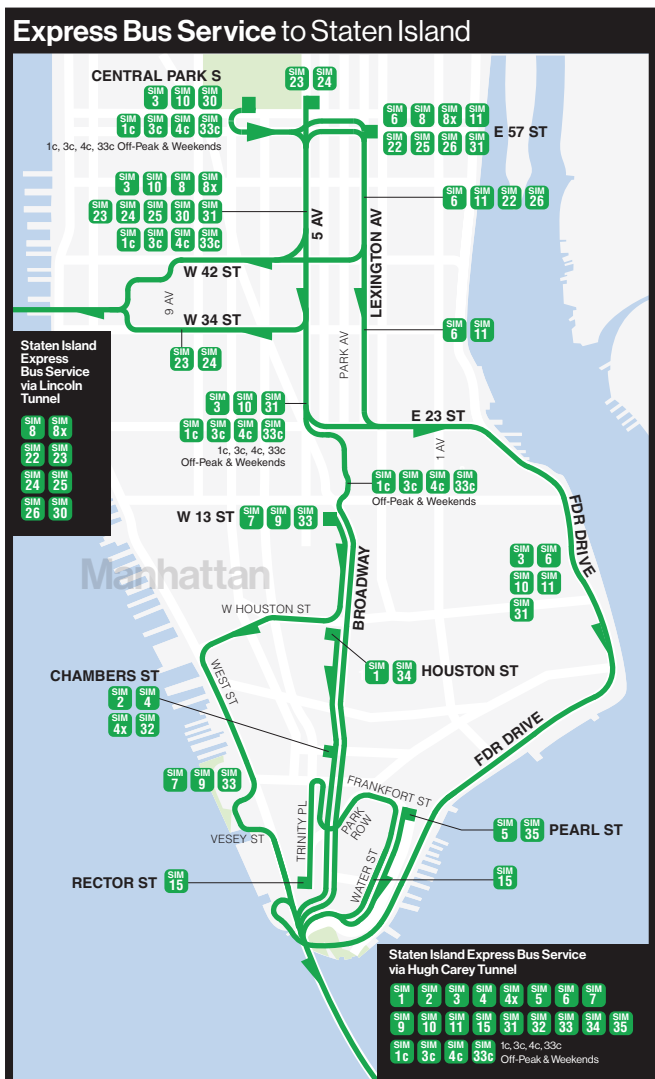

Staten Island Bus Service