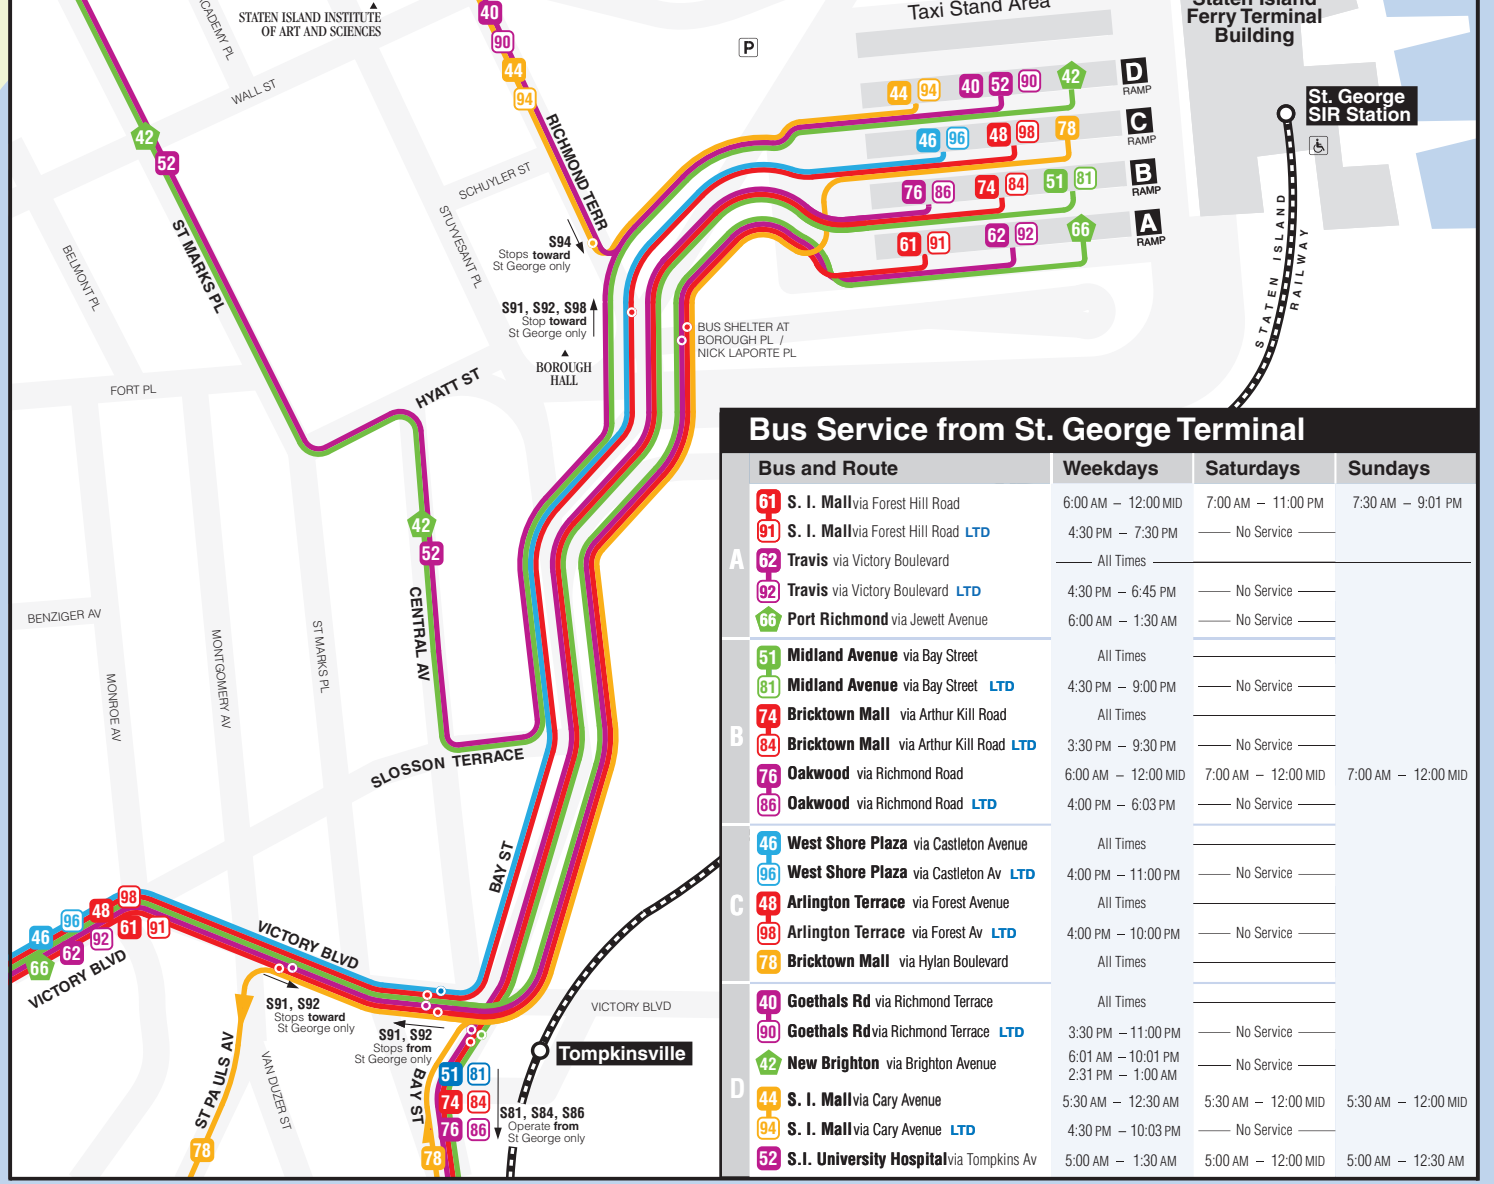

St. George Ferry and Bus Terminal

Bus Service from St. George Terminal

Bus and Route	Weekdays	Saturdays	Sundays
S. I. Mall via Forest Hill Road	6:00 AM - 12:00 PM	7:00 AM - 11:00 PM	7:30 AM - 9:01 PM
S. I. Mall via Forest Hill Road LTD	4:30 PM - 7:30 PM	No Service	No Service
Travis via Victory Boulevard	All Times	No Service	No Service
Travis via Victory Boulevard LTD	4:30 PM - 6:45 PM	No Service	No Service
Port Richmond via Jewett Avenue	6:00 AM - 1:30 AM	No Service	No Service
Midland Avenue via Bay Street	All Times	No Service	No Service
Midland Avenue via Bay Street LTD	4:30 PM - 9:00 PM	No Service	No Service
Bricktown Mall via Arthur Kill Road	All Times	No Service	No Service
Bricktown Mall via Arthur Kill Road LTD	3:30 PM - 9:30 PM	No Service	No Service
Oakwood via Richmond Road	6:00 AM - 12:00 PM	7:00 AM - 12:00 MID	7:00 AM - 12:00 MID
Oakwood via Richmond Road LTD	4:00 PM - 6:03 PM	No Service	No Service
West Shore Plaza via Castleton Avenue	All Times	No Service	No Service
West Shore Plaza via Castleton Avenue LTD	4:00 PM - 11:00 PM	No Service	No Service
Arlington Terrace via Forest Avenue	4:00 PM	No Service	No Service
Arlington Terrace via Forest Avenue LTD	4:00 PM - 10:00 PM	No Service	No Service
Bricktown Mall via Hyman Boulevard	All Times	No Service	No Service
Goethals Rd via Richmond Terrace	All Times	No Service	No Service
Goethals Rd via Richmond Terrace LTD	3:30 PM - 11:00 PM	No Service	No Service
New Brighton via Brighton Avenue	6:01 AM - 10:01 PM	No Service	No Service
S. I. Mall via Cary Avenue	5:30 AM - 12:03 PM	5:30 AM - 12:00 MID	5:30 AM - 12:00 MID
S. I. Mall via Cary Avenue LTD	4:30 PM - 10:30 PM	No Service	No Service
S. I. University Hospital via Tompkins Av	5:00 AM - 1:30 AM	5:00 AM - 12:00 MID	5:00 AM - 12:30 AM